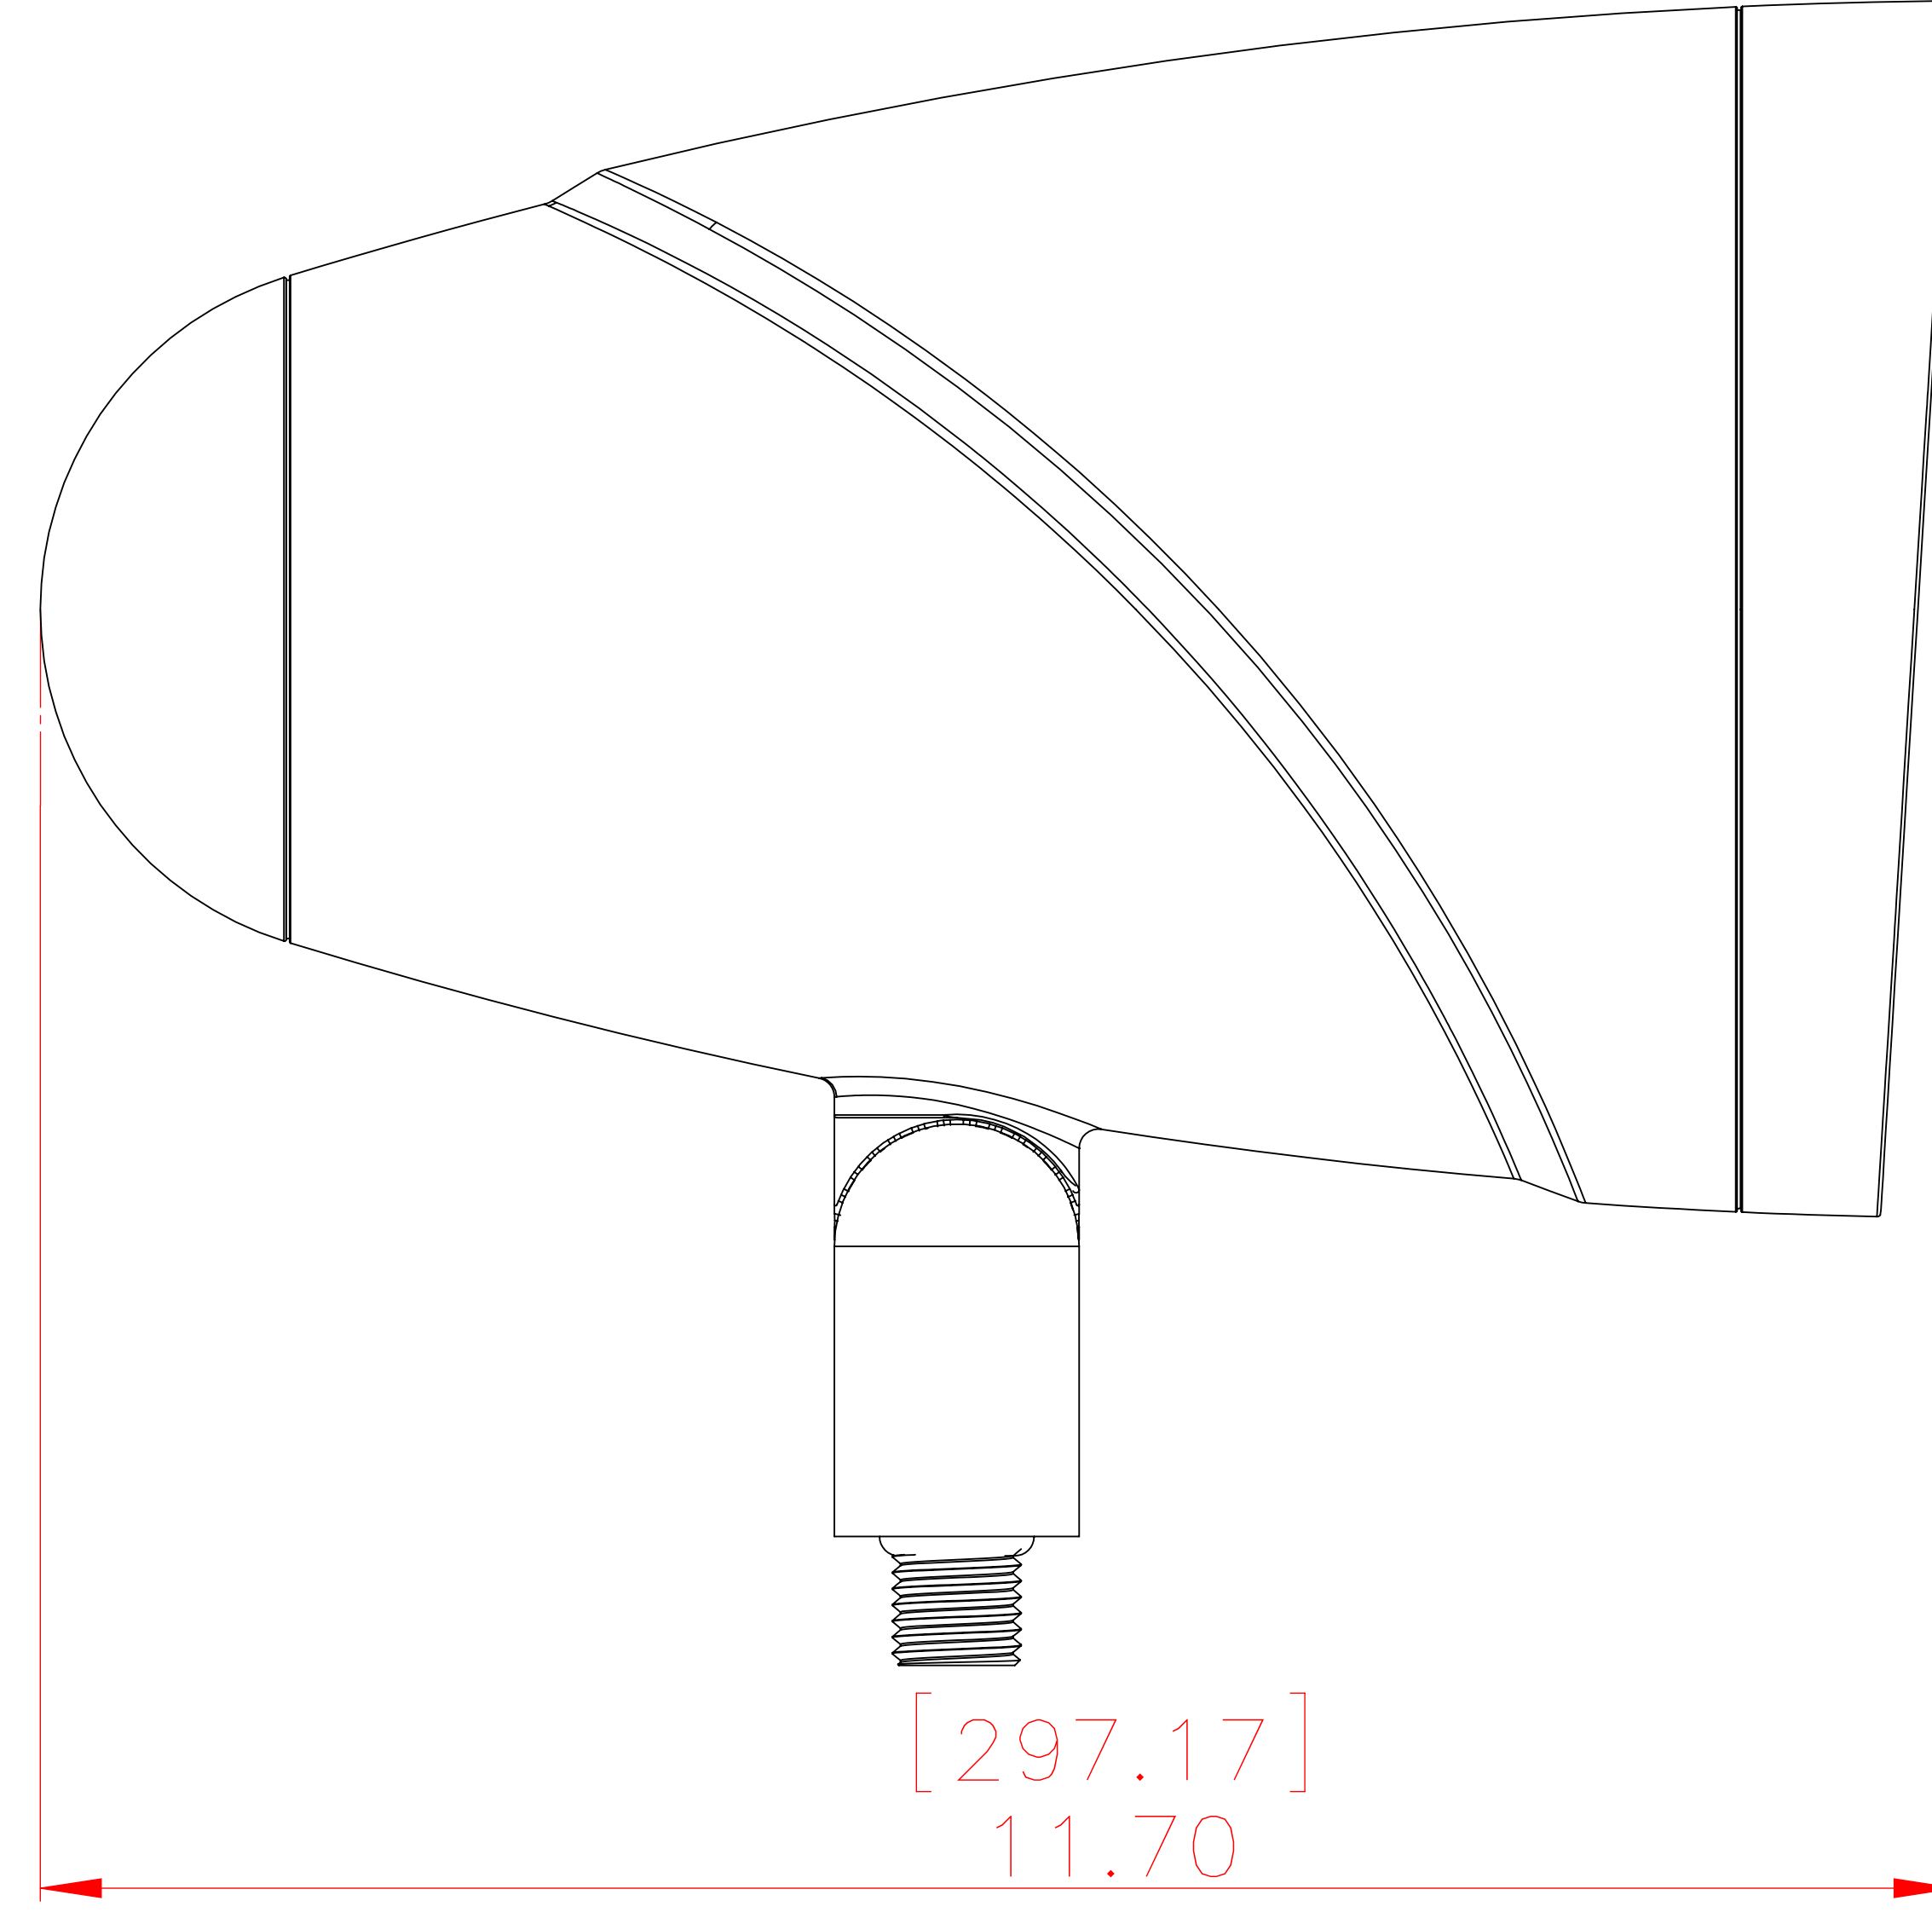

FRONT

LEFT

BACK

ISOMETRIC

SONANCE
 991 Calle Amanecer, San Clemente, CA, 92673
 949 492-7777 FAX 949 361-5579
 www.sonance.com

SL6T SAT

SCALE: 1 : 1

DRAWN BY:

DRWN - PART NUMBER

REV.

SHEET: 01 OF

RELEASED (IN)