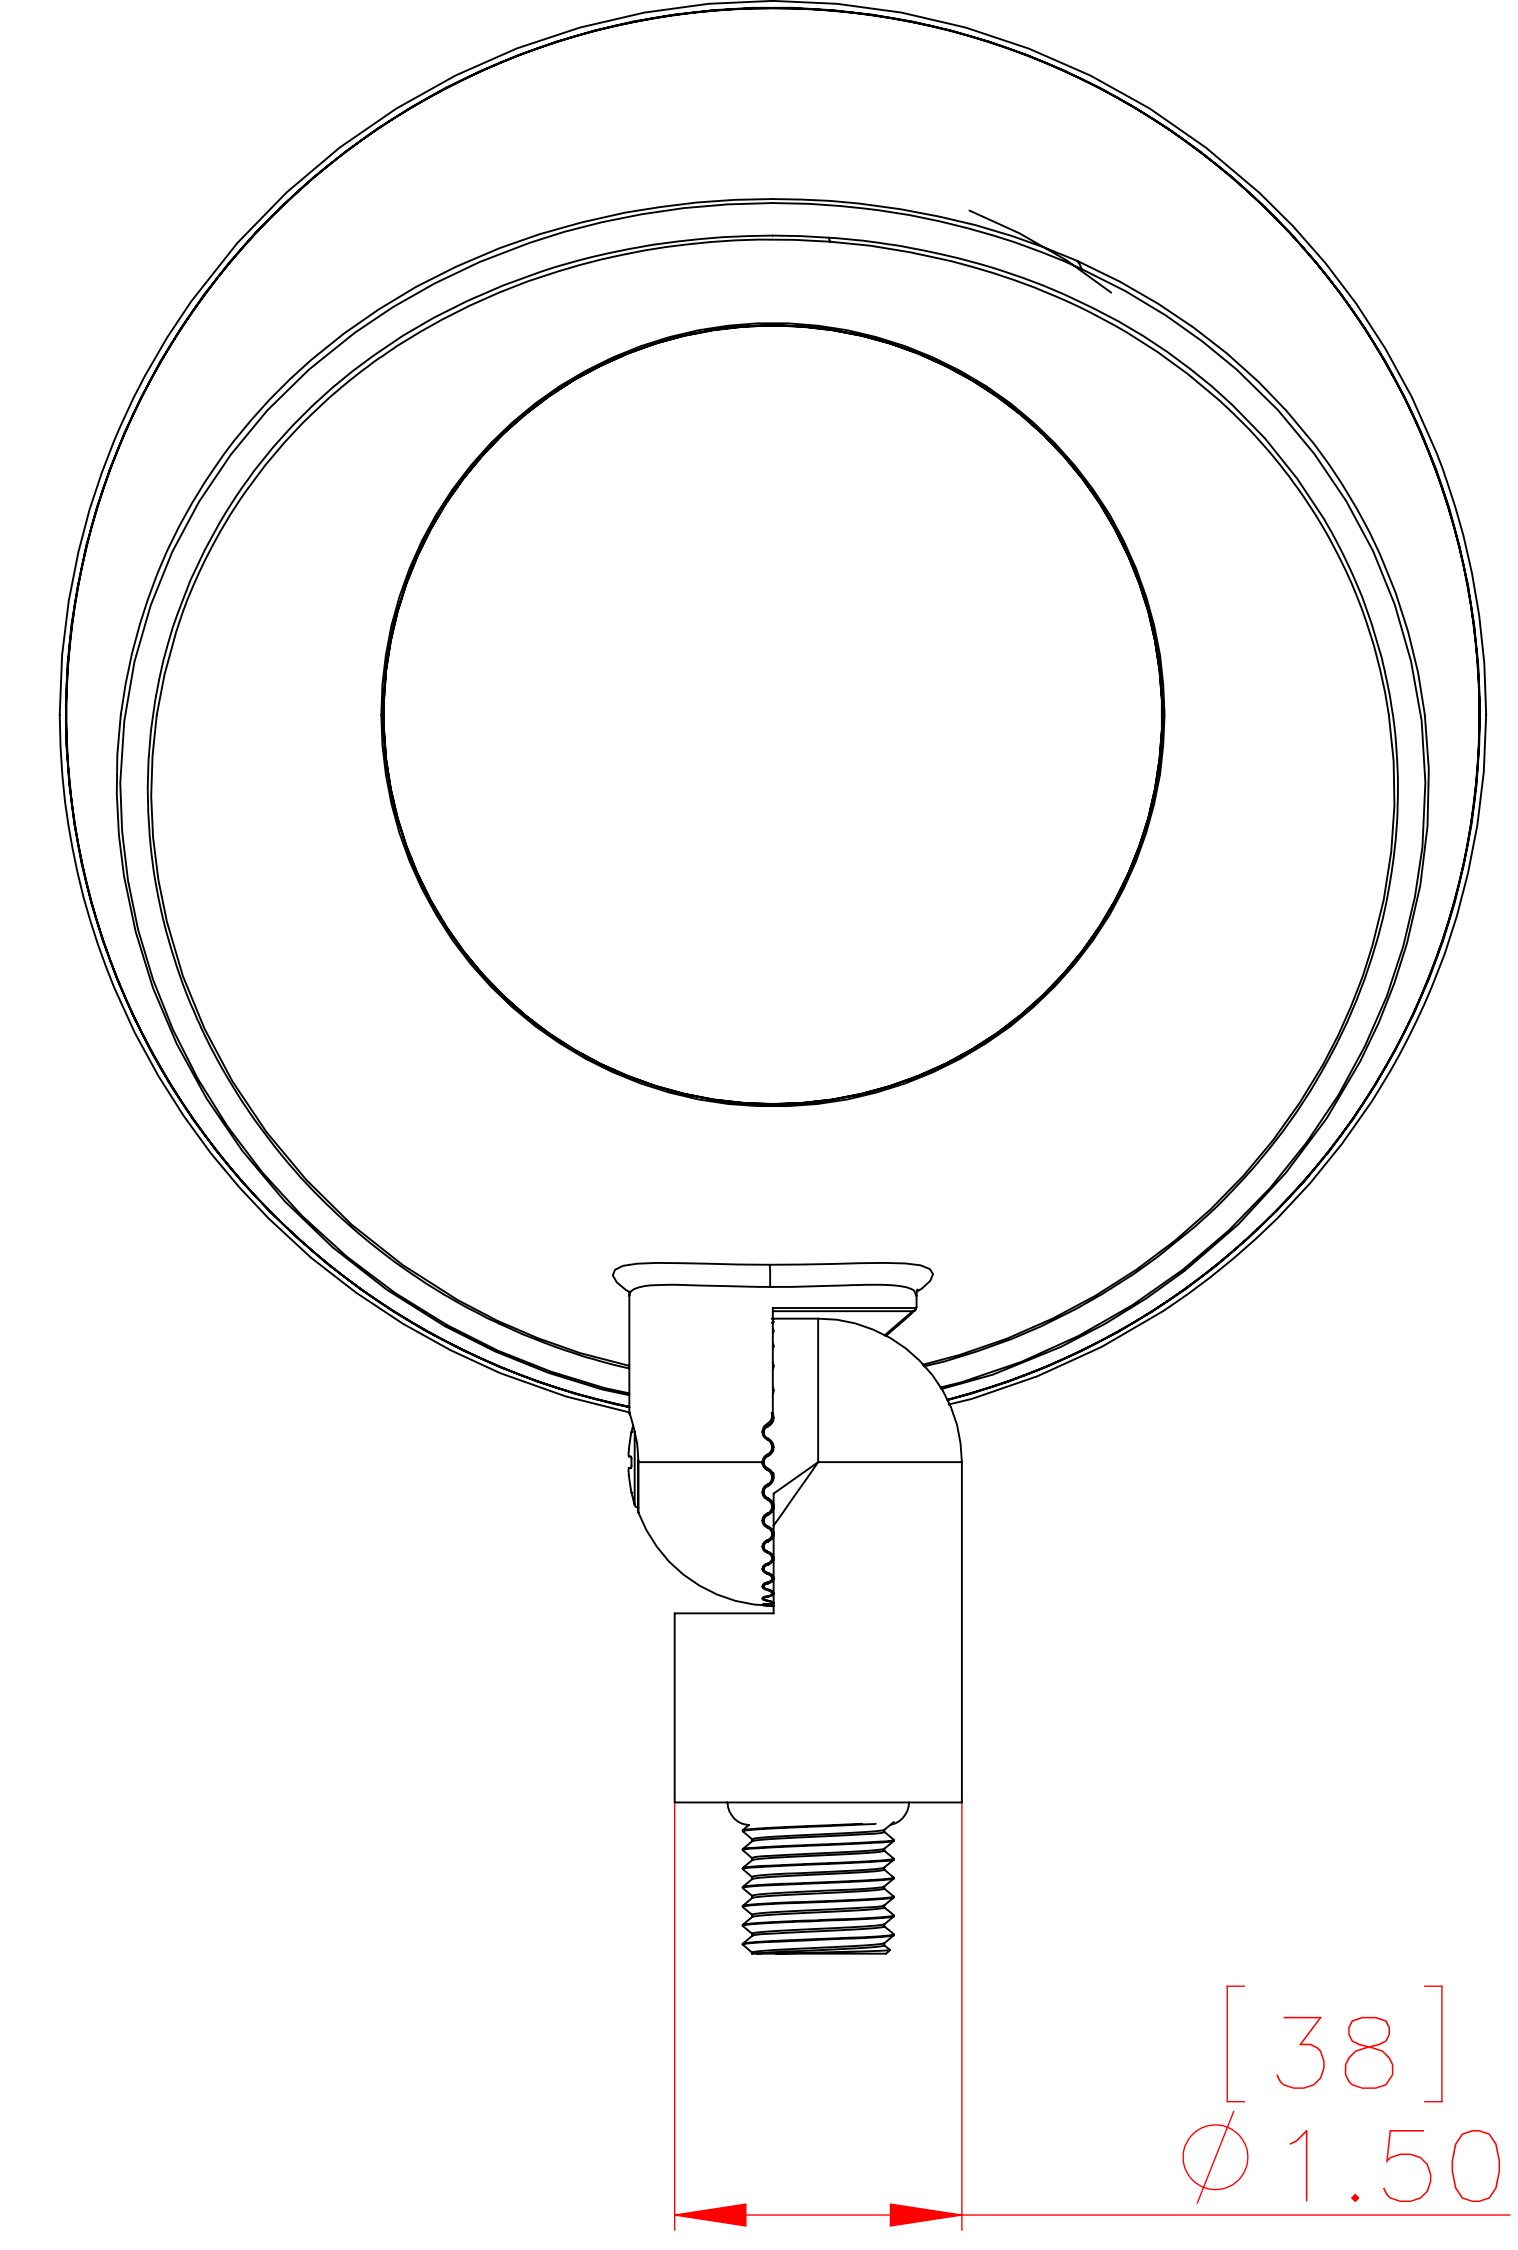

FRONT

LEFT

BACK

ISOMETRIC

SONANCE
 991 Calle Amanecer, San Clemente, CA, 92673
 949 492-7777 FAX 949 361-5579
 www.sonance.com

SL6T SAT

SCALE: 1 : 1

DRAWN BY:

DRWN - PART NUMBER

REV.

SHEET: 01 OF

RELEASED (IN)