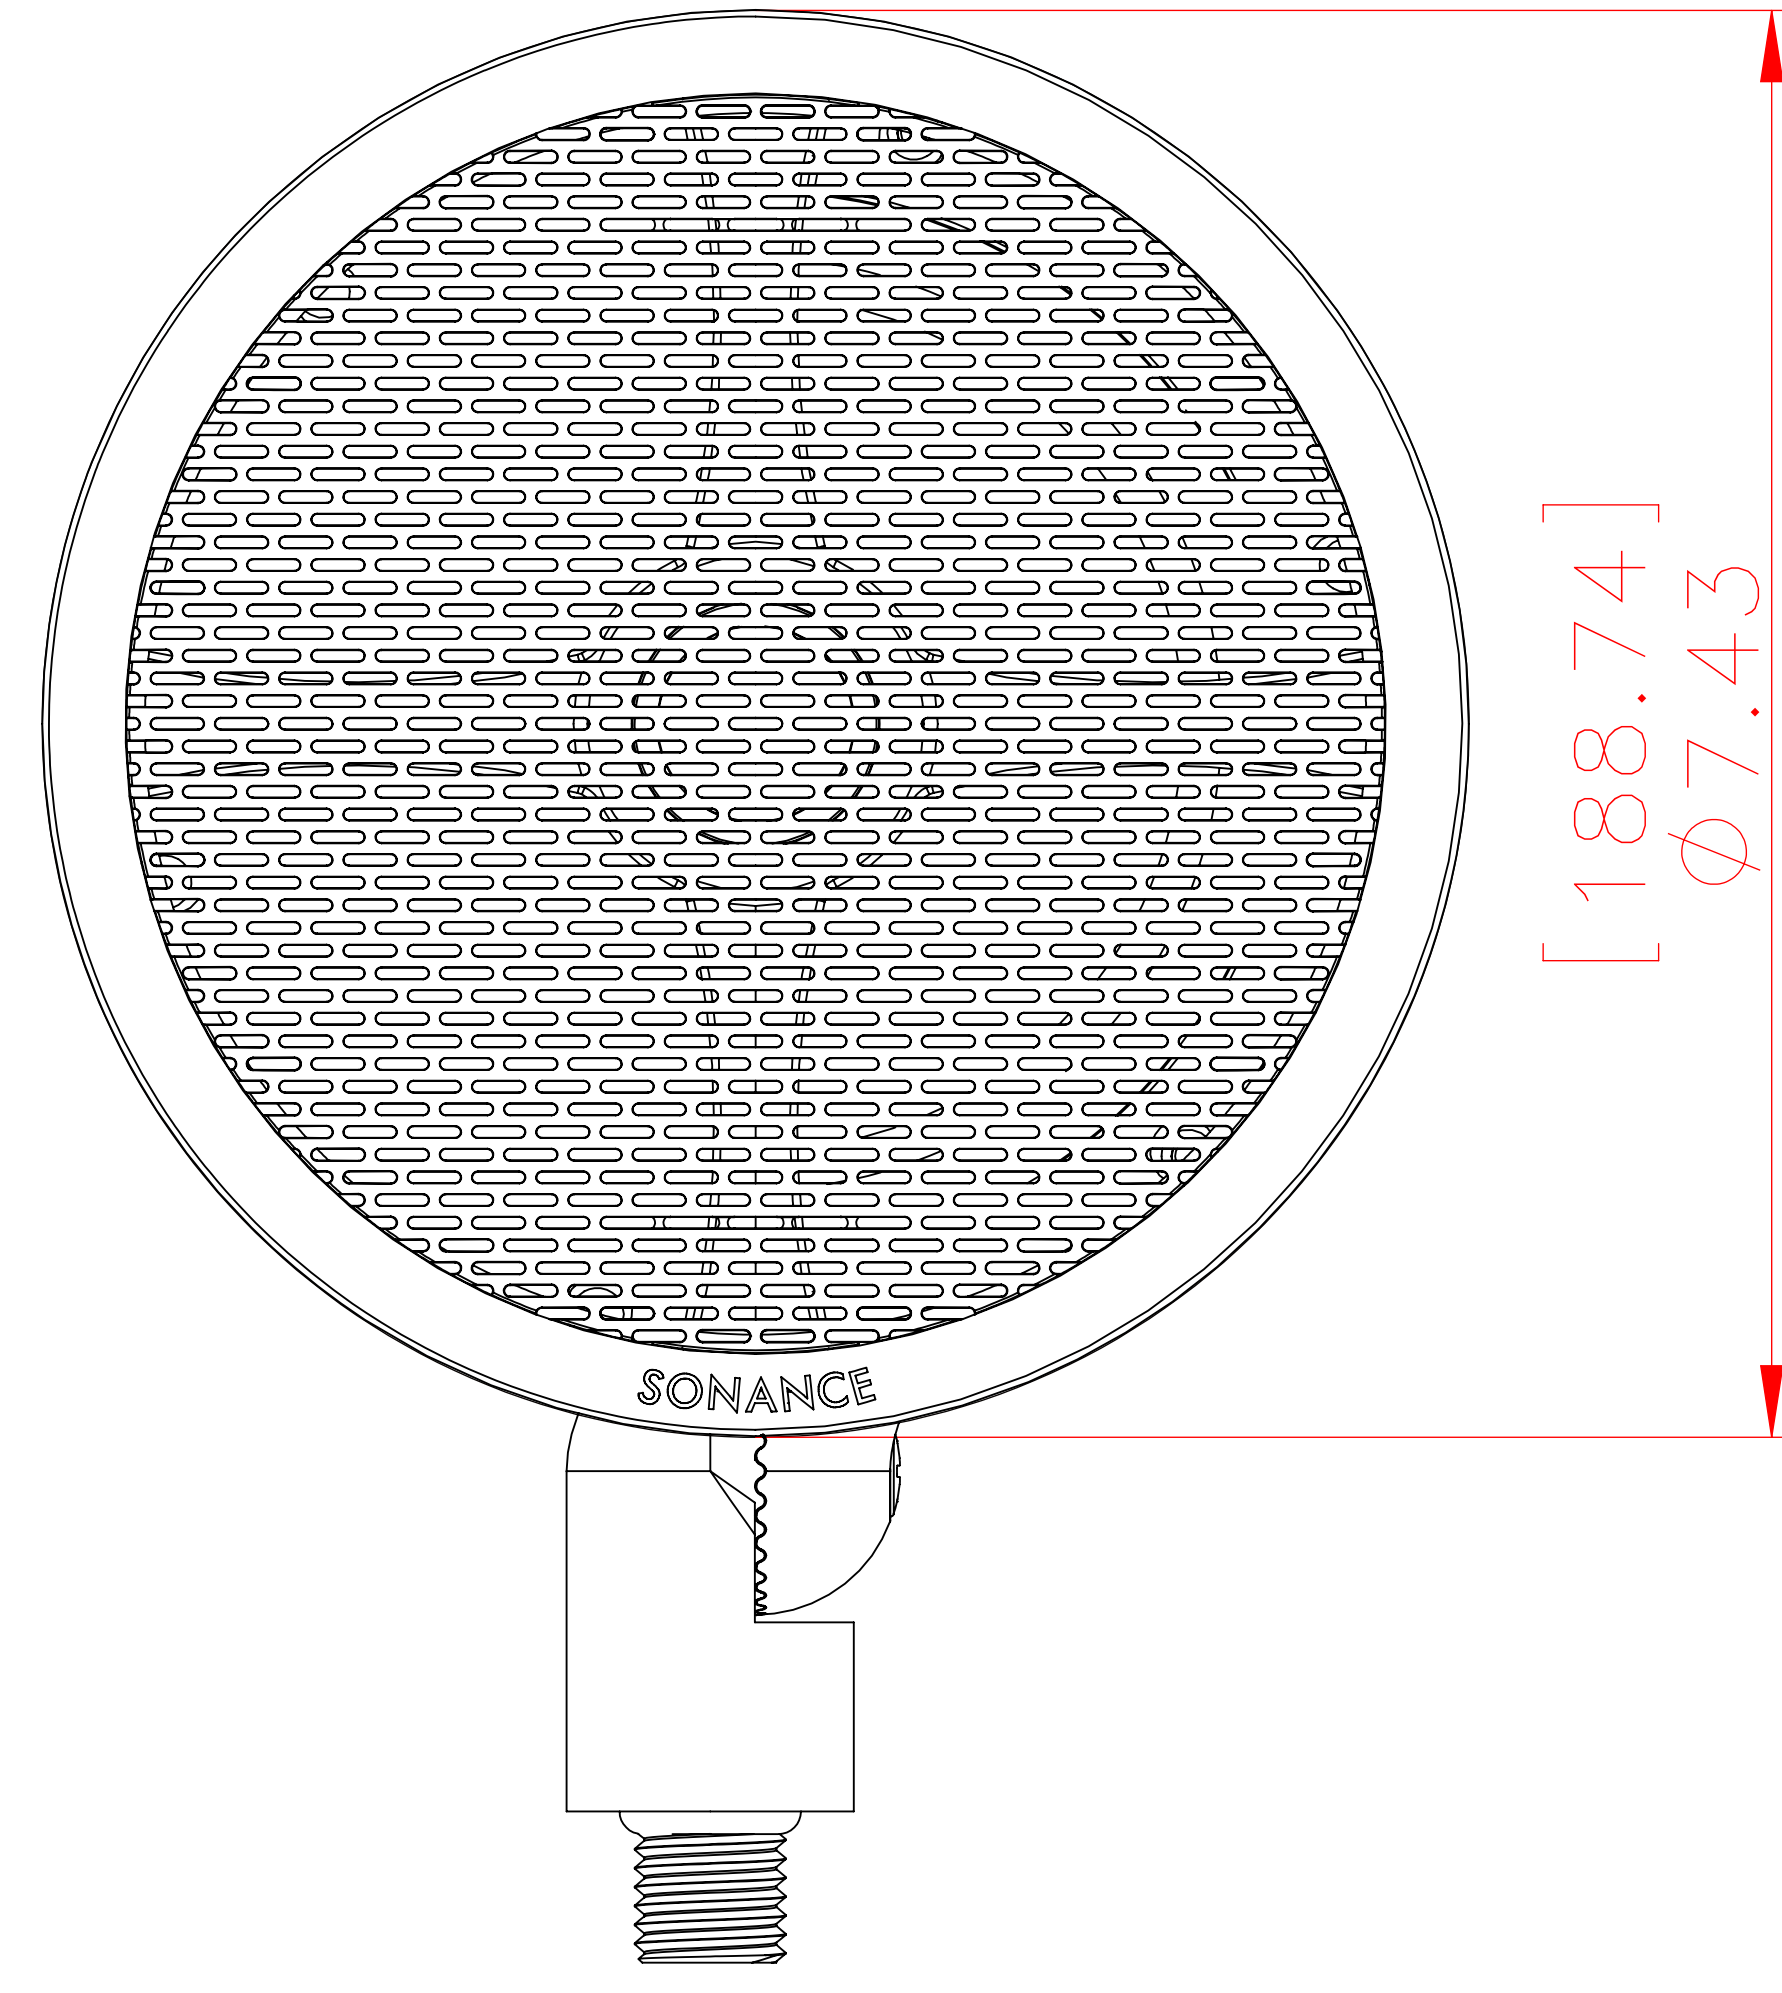

FRONT

LEFT

BACK

ISOMETRIC

SONANCE
 991 Calle Amanecer, San Clemente, CA, 92673
 949 492-7777 FAX 949 361-5579
 www.sonance.com

SL6T SAT

SCALE: 1 : 1

DRAWN BY:

DRWN - PART NUMBER

REV.

SHEET: 01 OF

RELEASED (IN)